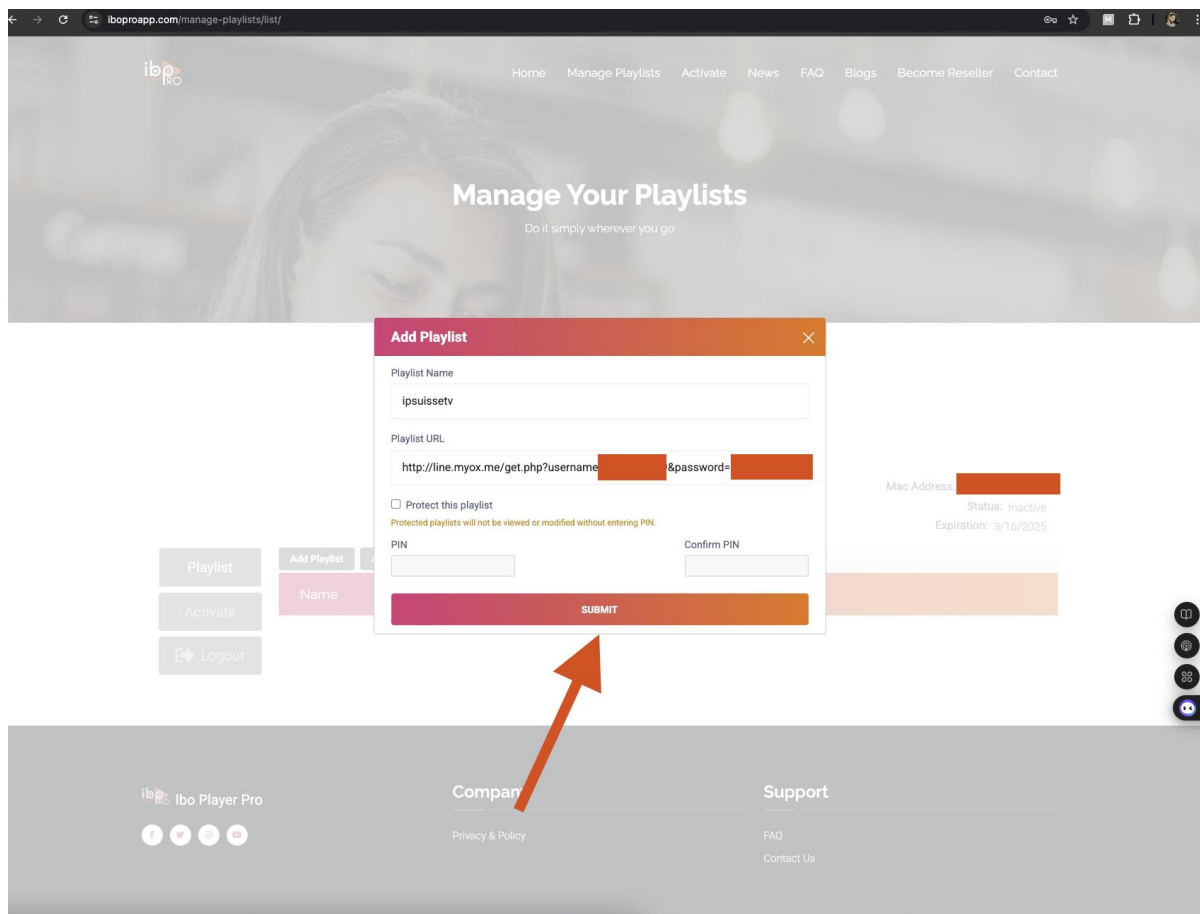

Nos sites : <https://ipsuissetv.ch/> ou bien <https://iptventes.ch/>

Vous collez votre M3U URL reçu sur votre mail de notre part.

Vous cliquez sur **SUBMIT**.

🎉 **C'est tout bon !** Veuillez redémarrer l'application sur votre appareil pour accéder à votre playlist IPTV. 🎉

REMARQUE : L'essai de l'application est gratuit pendant 7 jours. Après cela vous devrez déboursier 8 CHF pour l'activer à vie sur un seul appareil. C'est quelque chose que le développeur de l'application facture et non nous. Nous n'avons aucune liaison avec l'entreprise IBO PRO PLAYER. Vous pouvez donc tester toutes les fonctions avant de décider de l'acheter ou non.